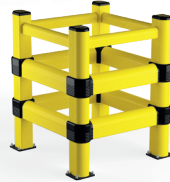

# TOWER PROTECTION

↑ AVAILABLE ALSO:

**TOWER PROTECTION**

**TOWER LINK 150/1**

**TOWER LINK 150/2**

**TOWER LINK 150/3**

 Heavy Load

Height **800, 1100, 1900 mm**  
 2/3 Sides **Available (1100 mm only)**  
 Fixing **Included**  
 Colour 

 Heavy Load

Height **1100 mm**  
 2/3 Sides **Available**  
 Fixing **Included**  
 Colour 

 Heavy Load

Height **1100 mm**  
 2/3 Sides **Available**  
 Fixing **Included**  
 Colour 

 Heavy Load

Height **1150 mm**  
 2/3 Sides **Available**  
 Fixing **Included**  
 Colour 